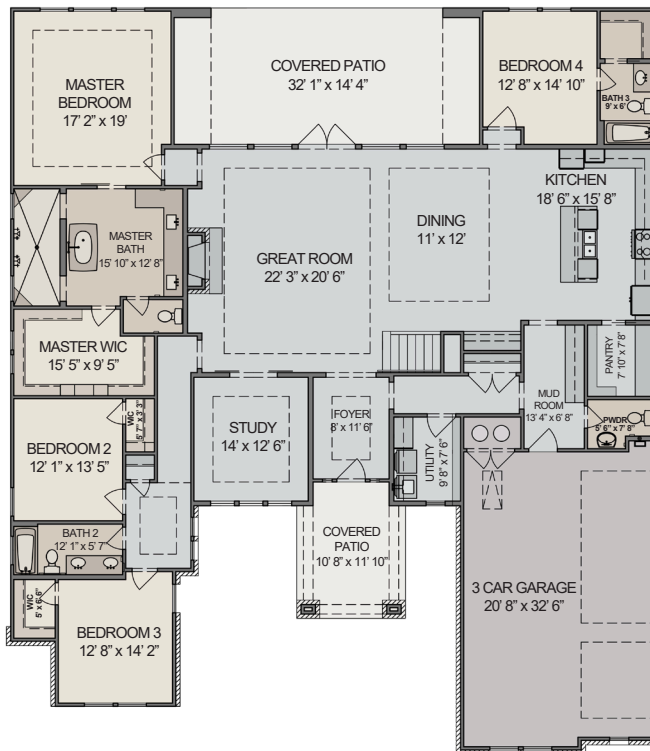

# Pecan V1

3,963 SF

5 BEDROOM

4.5 BATH

3 CAR GARAGE

STUDY

BONUS ROOM

2nd Floor