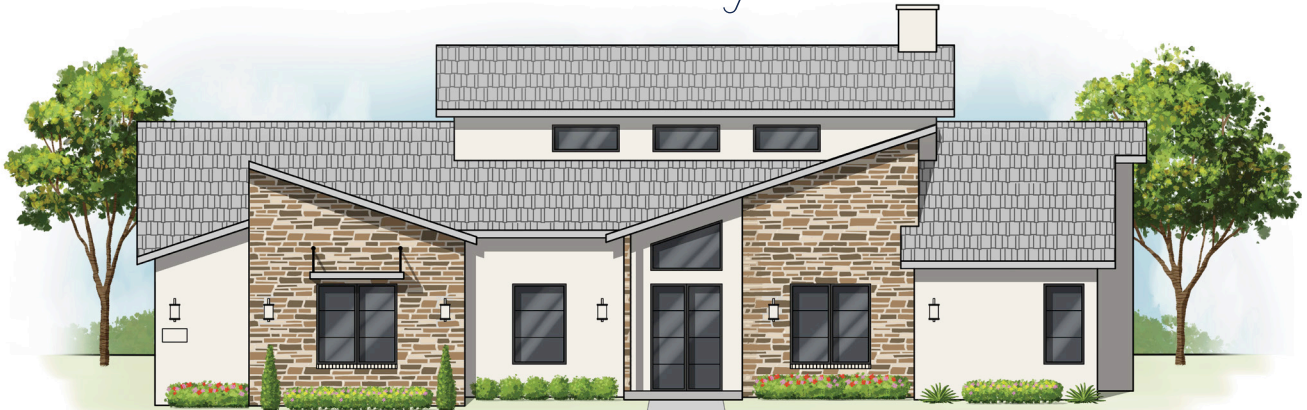

Mulberry V4

Mulberry V4 w/ Clearstory Opt.

(8FT CEILING HEIGHT INCREASE)

3,000 SF

4 BEDROOM

3.5 BATH

3 CAR GARAGE

STUDY