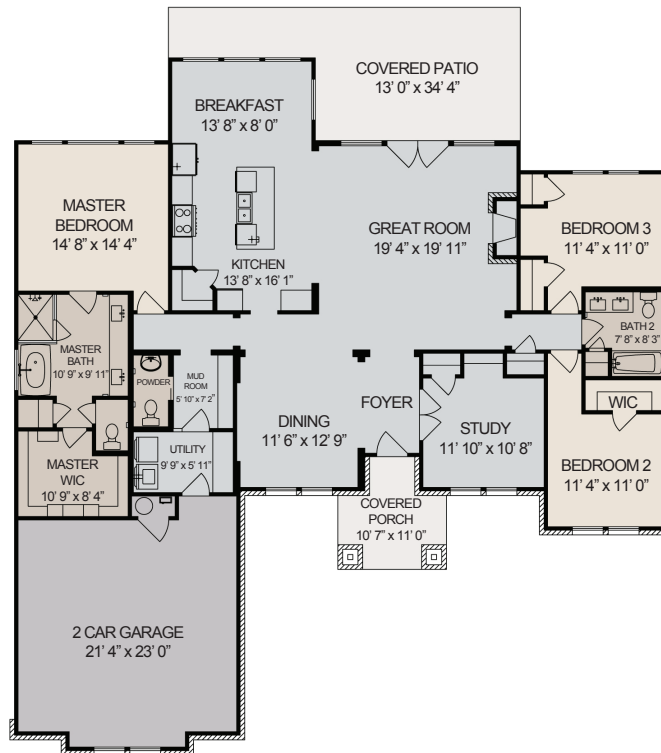

# McClane

2,315 SF

3 BEDROOM

2.5 BATH

2 CAR GARAGE

STUDY

OPTIONAL 3 CAR GARAGE