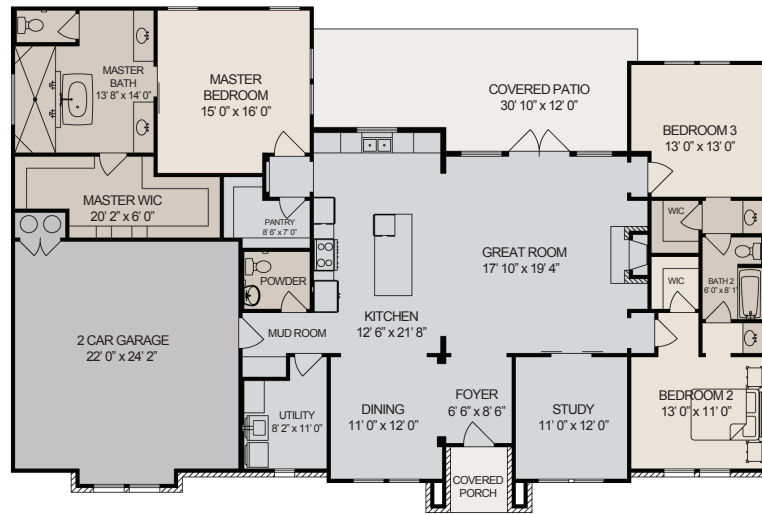

Birch

2,400 SF

3 BEDROOM

2.5 BATH

2 CAR GARAGE

STUDY

OPTIONAL 3 CAR GARAGE